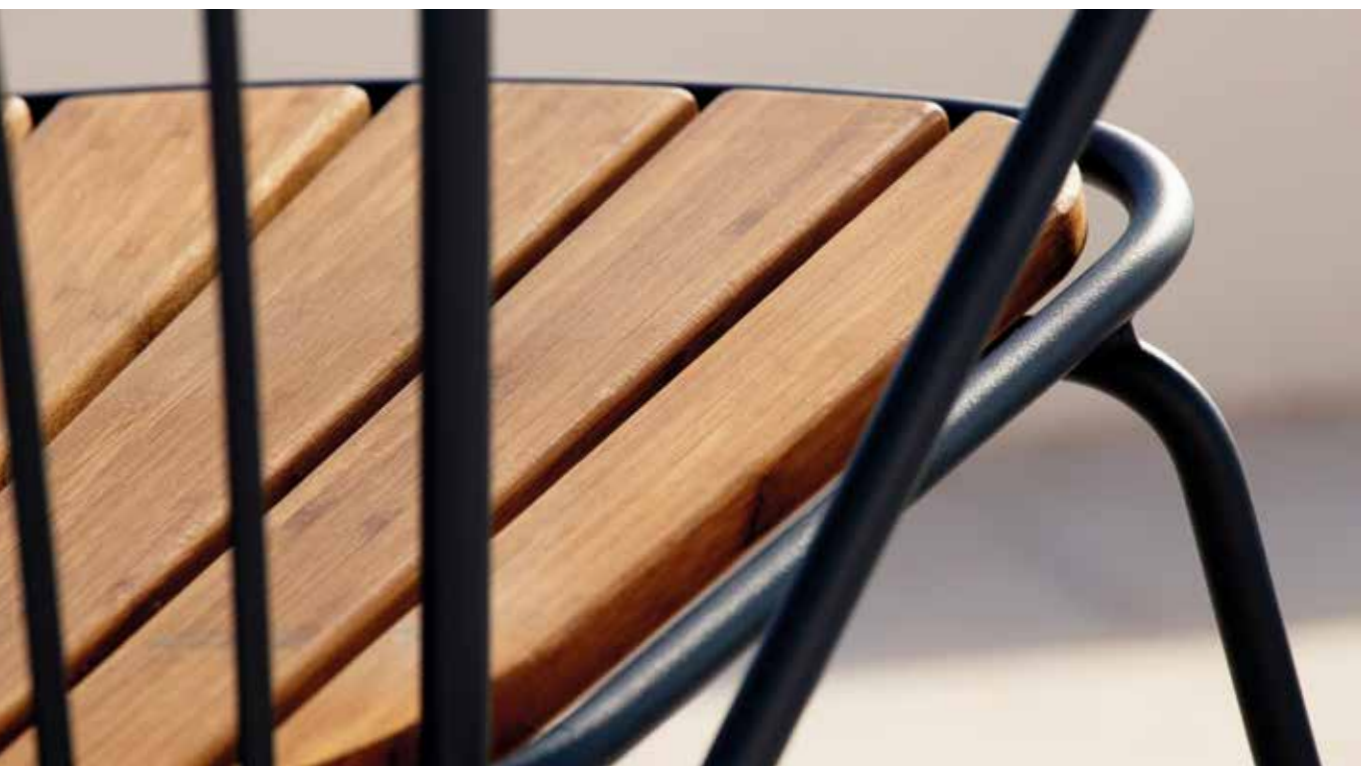

HOUE

PAON

OUTDOOR COLLECTION 2021