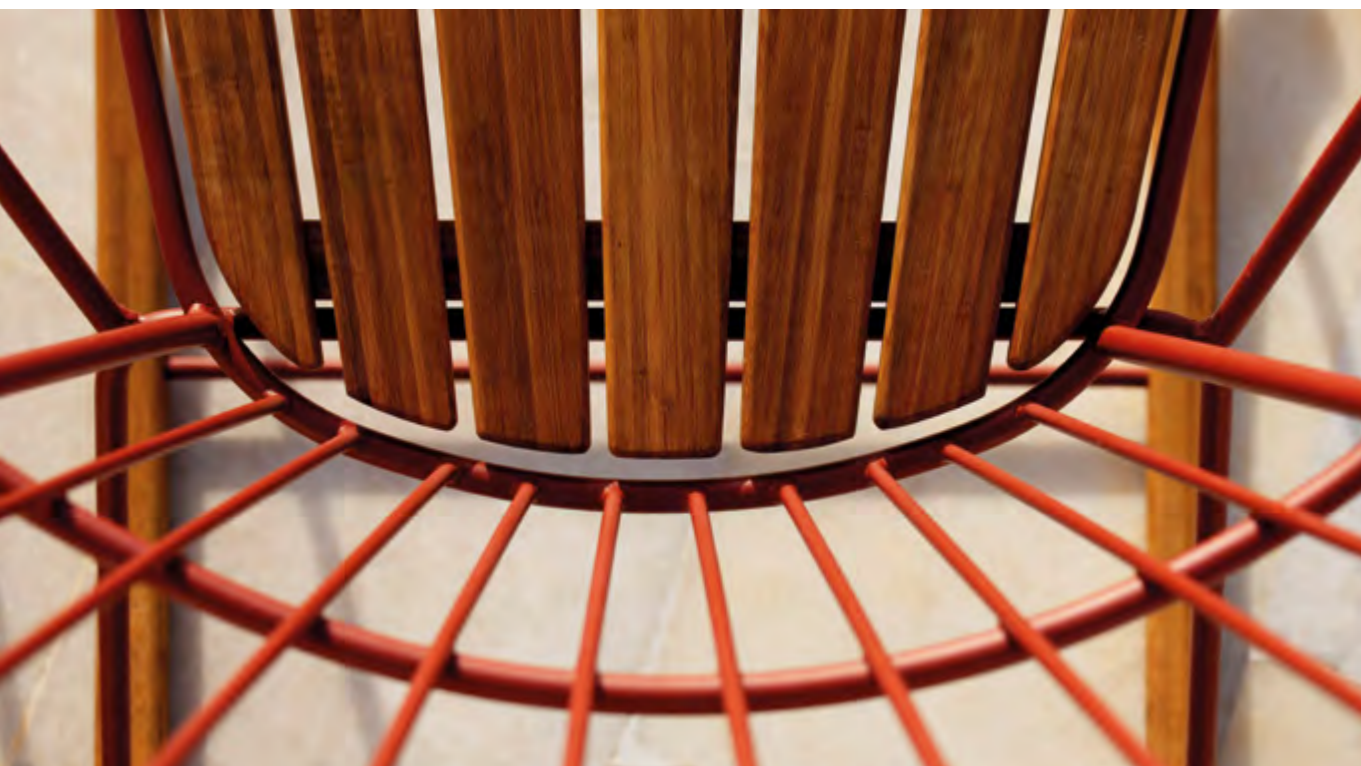

HOUE

PAON

OUTDOOR COLLECTION