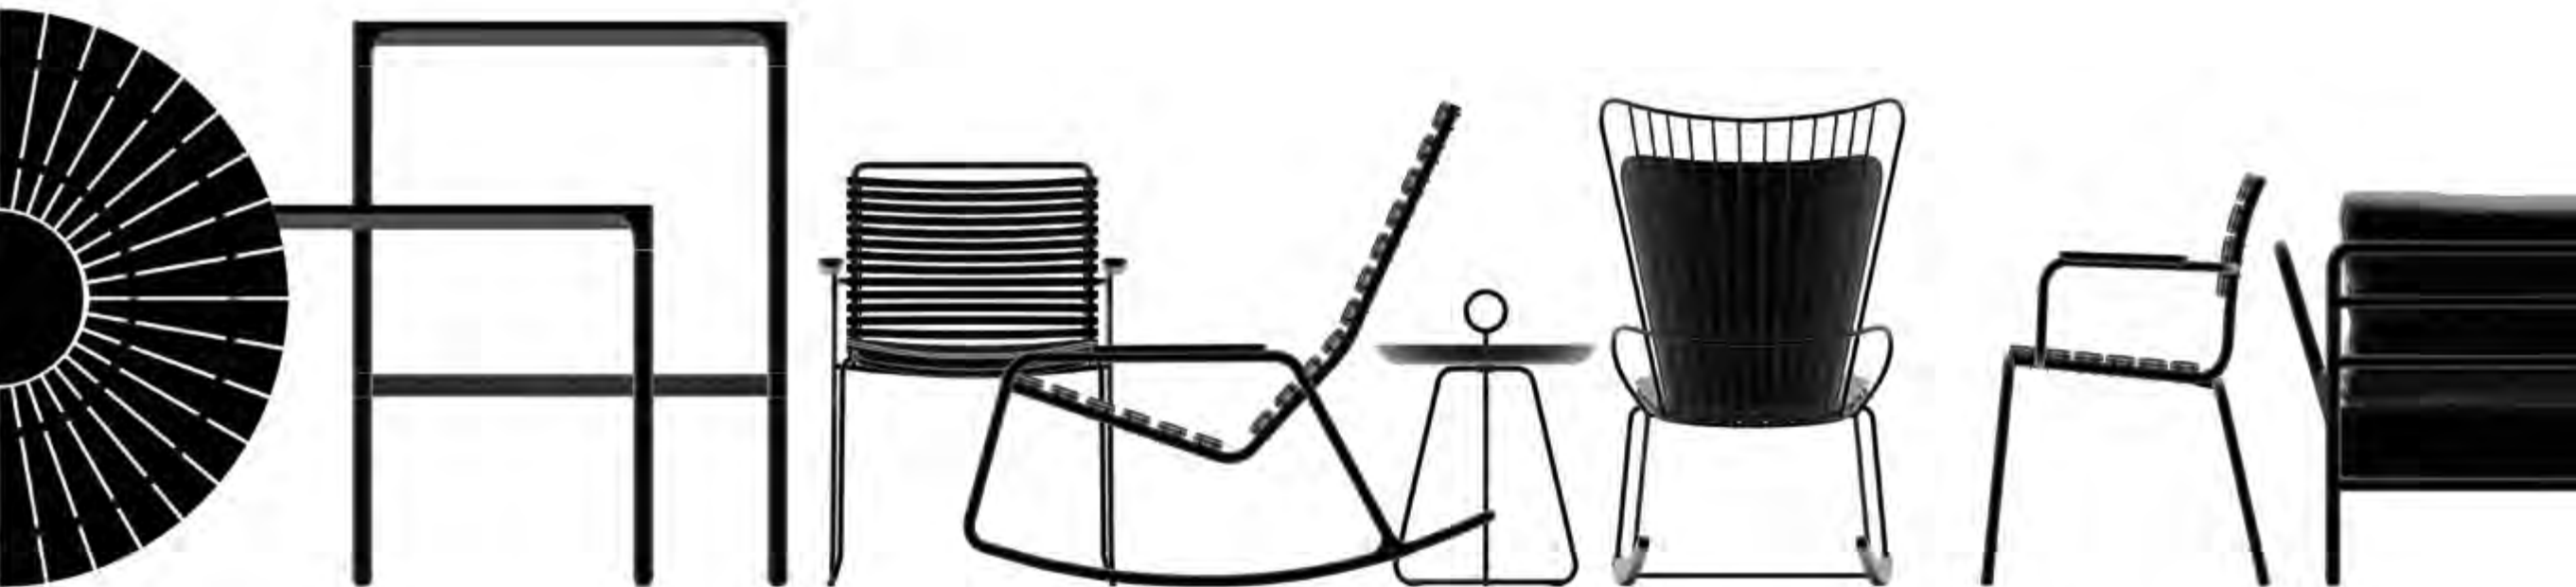

HOUE

We are driven by affordable luxury as a philosophy, by choosing the right materials and solutions. We draw from a proud heritage of Scandinavian design and craftsmanship with mass appeal. HOUE offers both an outdoor and indoor collection, always meeting our high standards in terms of design, price and quality.

**HOUE IS A DANISH DESIGN HOUSE FOUNDED IN 2007.
WE COMBINE GREAT COMFORT AND DESIGN IN OUR WORK.
WE ALWAYS PUT A LOT OF EFFORT INTO OUR
PRODUCT DEVELOPMENT STRIVING TO MEET
A HIGH STANDARD.**