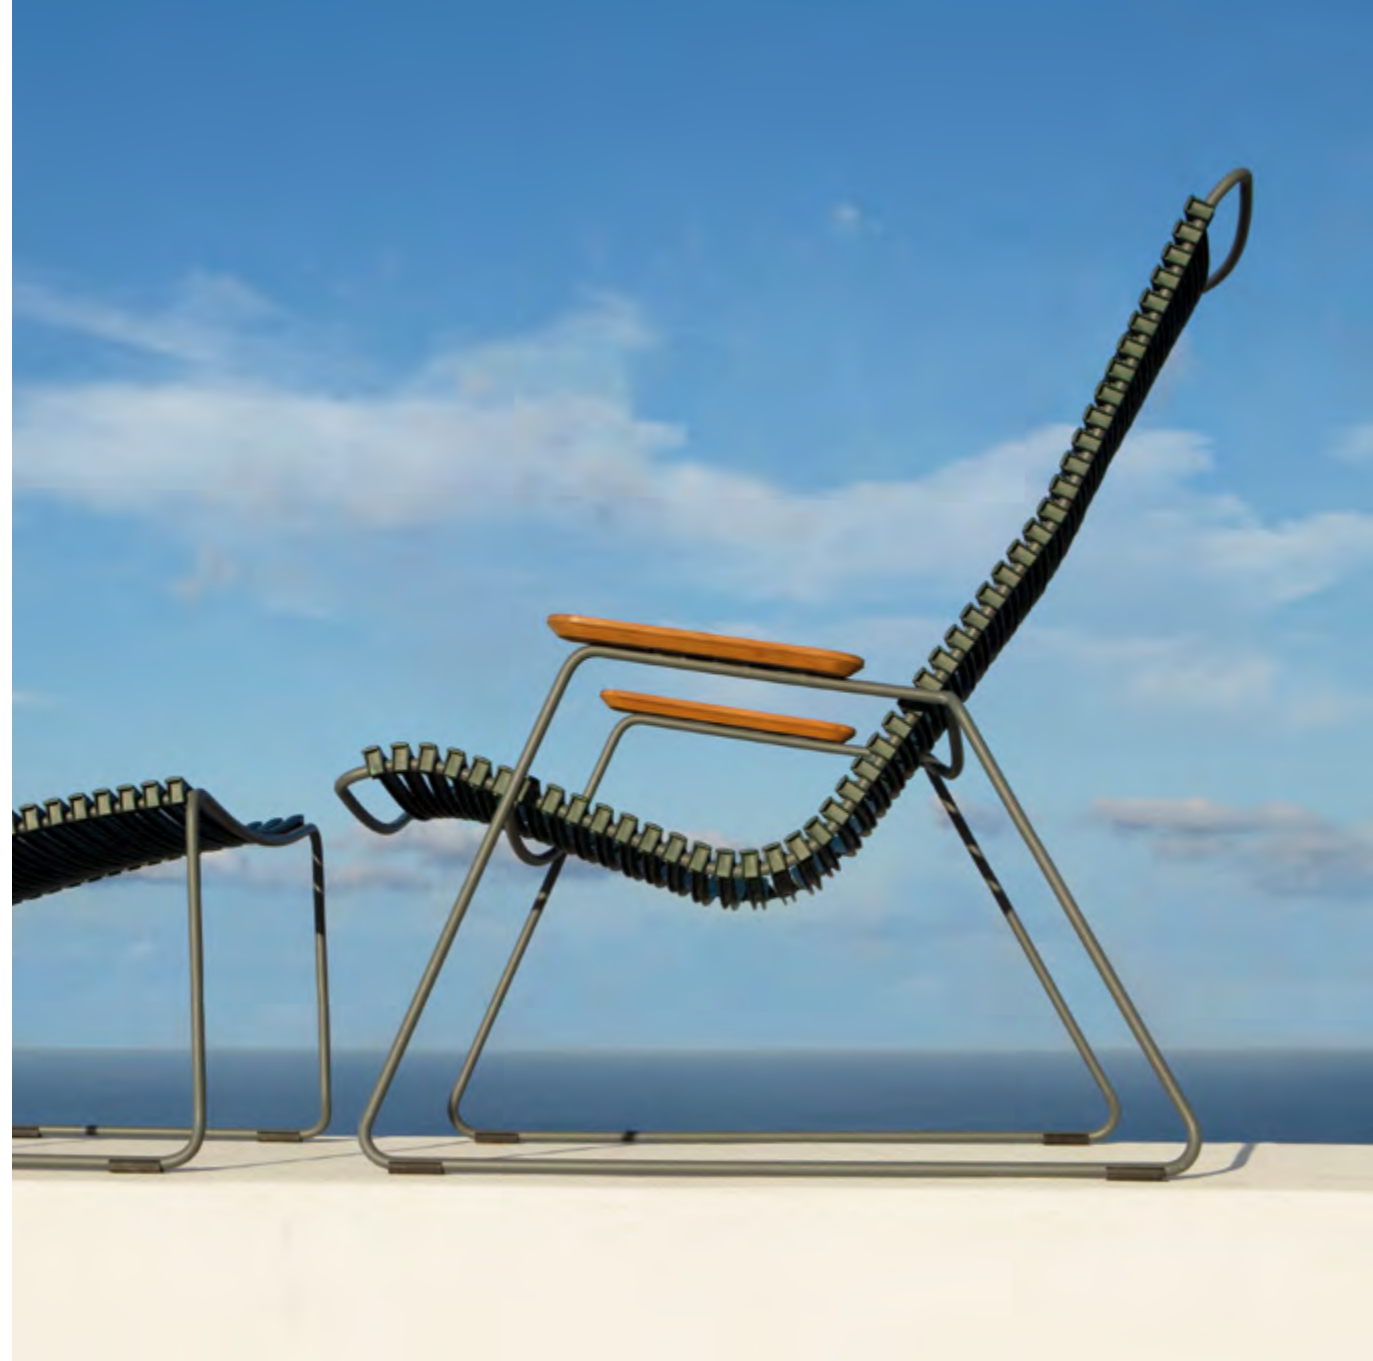

84

**CLICK ROCKING CHAIR IN MULTICOLOR 2.
RUNNERS IN BAMBOO.**

**CLICK LOUNGE CHAIR AND ROCKING CHAIR WITH BAMBOO RUNNERS.
FOR EVEN BETTER RELAXATION COMBINE WITH CLICK FOOTREST.**

**CLICK SUNROCKER – USE YOUR BODY
AS COUNTER POINT. SIT, LIE. THAT SIMPLE.**

39

**CLICK SUNLOUNGER. ADJUSTABLE BACKREST SHAPED
TO FIT YOUR BODY PERFECT IN ITS DIFFERENT POSITIONS.**

CLICK LOUNGE CHAIR

71

**CLICK LOUNGE CHAIR COMBINED WITH CLICK FOOTREST.
THE FOOTREST COMPLETE THE SHAPE OF
THE CHAIR IT COMPLIMENTS.**

**CLICK DINING CHAIR. THE DINING CHAIR IS STACKABLE.
CLICK POSITION CHAIR WITH 7 POSITIONS.
JUST LEAN BACK AND RELAX.**

BAMBOO IS THE LARGEST MEMBER OF THE GRASS FAMILY.

**THE GROWTH OF BAMBOO IS VERY FAST – THE SPECIES THAT WE USE
FOR FURNITURE GROW MORE THAN 1 METER
WITHIN 24 HOURS! BAMBOO RE-PLANTS ITSELF. NEW BAMBOO
SHOOTS WILL SPREAD FROM THE ROOTS.**