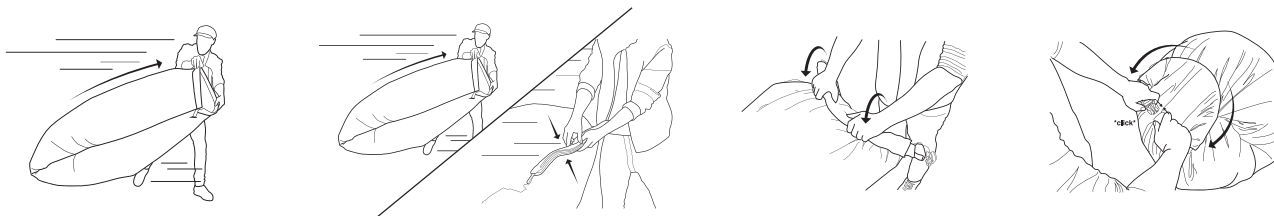

XXXXXXXXXXXXXXXXXXXXXXXXXXXXXXXXXXXX

LAMZAC® THE ORIGINAL

XXXXXXXXXXXXXXXXXXXXXXXXXXXXXXXXXXXX

easy inflation in just a few steps

AVAILABLE COLOURS

- BLUE
L0001
- BLACK
L0002
- GREEN
L0003
- OLIVE GREEN
L0004
- PURPLE
L0005
- FUCHSIA
L0006
- RED
L0007

LAMZAC HANGOUT
FACTS

L= 200 CM
W= 90 CM
H= 50 CM

Material
**NYLON RIPSTOP,
HIGH-DENSITY
POLYETHYLENE BAG**

Weight product
1.2 KG

Dimensions product (LxWxH)
200 x 90 x 50 CM

Dimensions packaging (LxWxH)
35.5 x 25 x 7.6 CM

Weight product+packaging
1.5 KG

Washing Instructions
• Gently pat the soiled area with a moist cloth

Batchnumber
In the cover on a white label

- Features
- Luxurious lounge chair
 - Easy inflation in a few steps
 - Super strong (holds up to 200 kg)
 - Water repellent